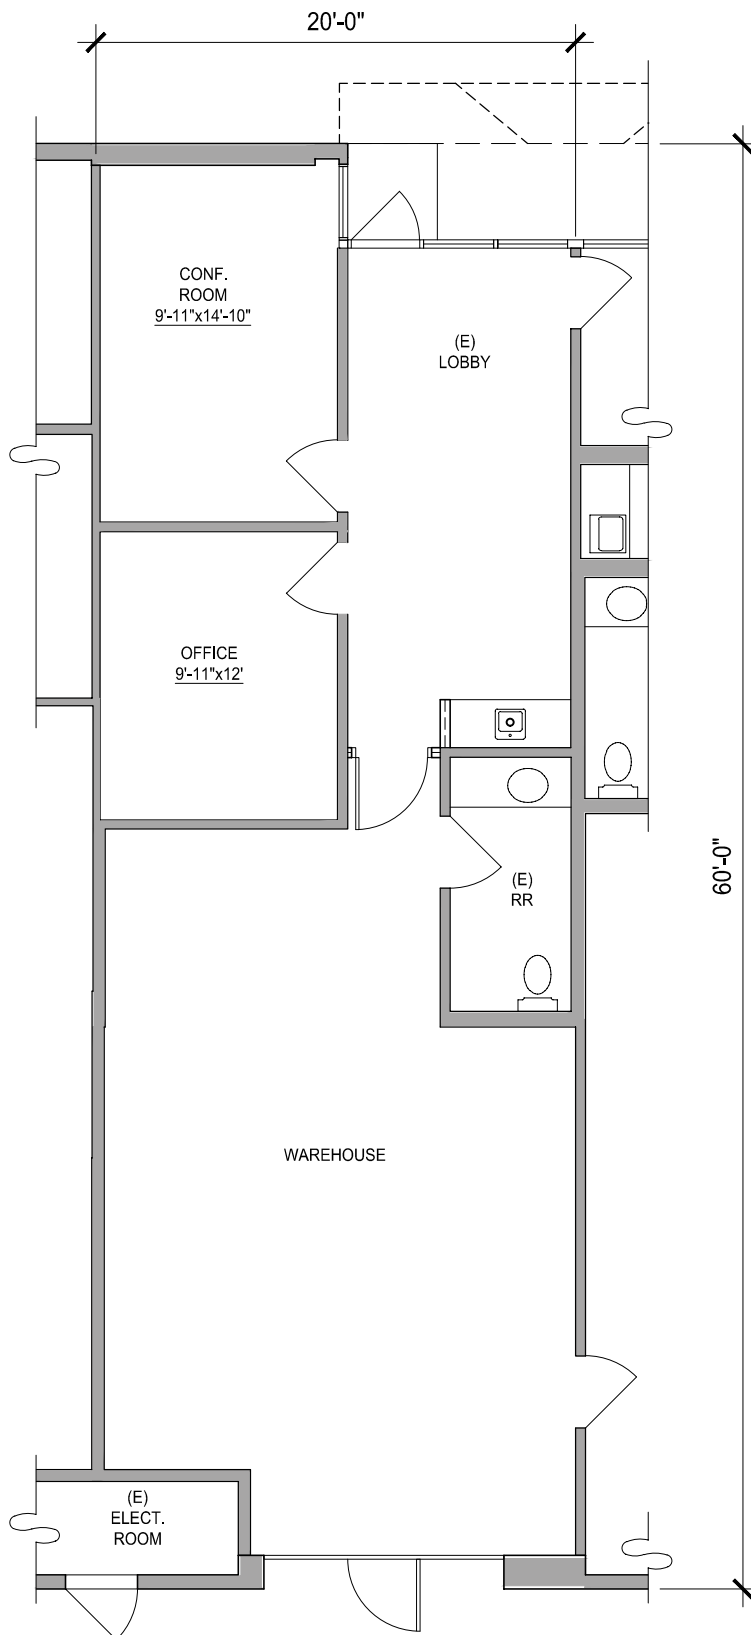

SUITE DATA:

TOTAL SUITE AREA 1,628 SF

1/8"=1'-0"

SITE KEY PLAN

BUILDING KEY PLAN

Black Canyon Business Park

8146 W. Royal Palm Rd.
Phoenix, AZ, 85021

BLDG. 8146