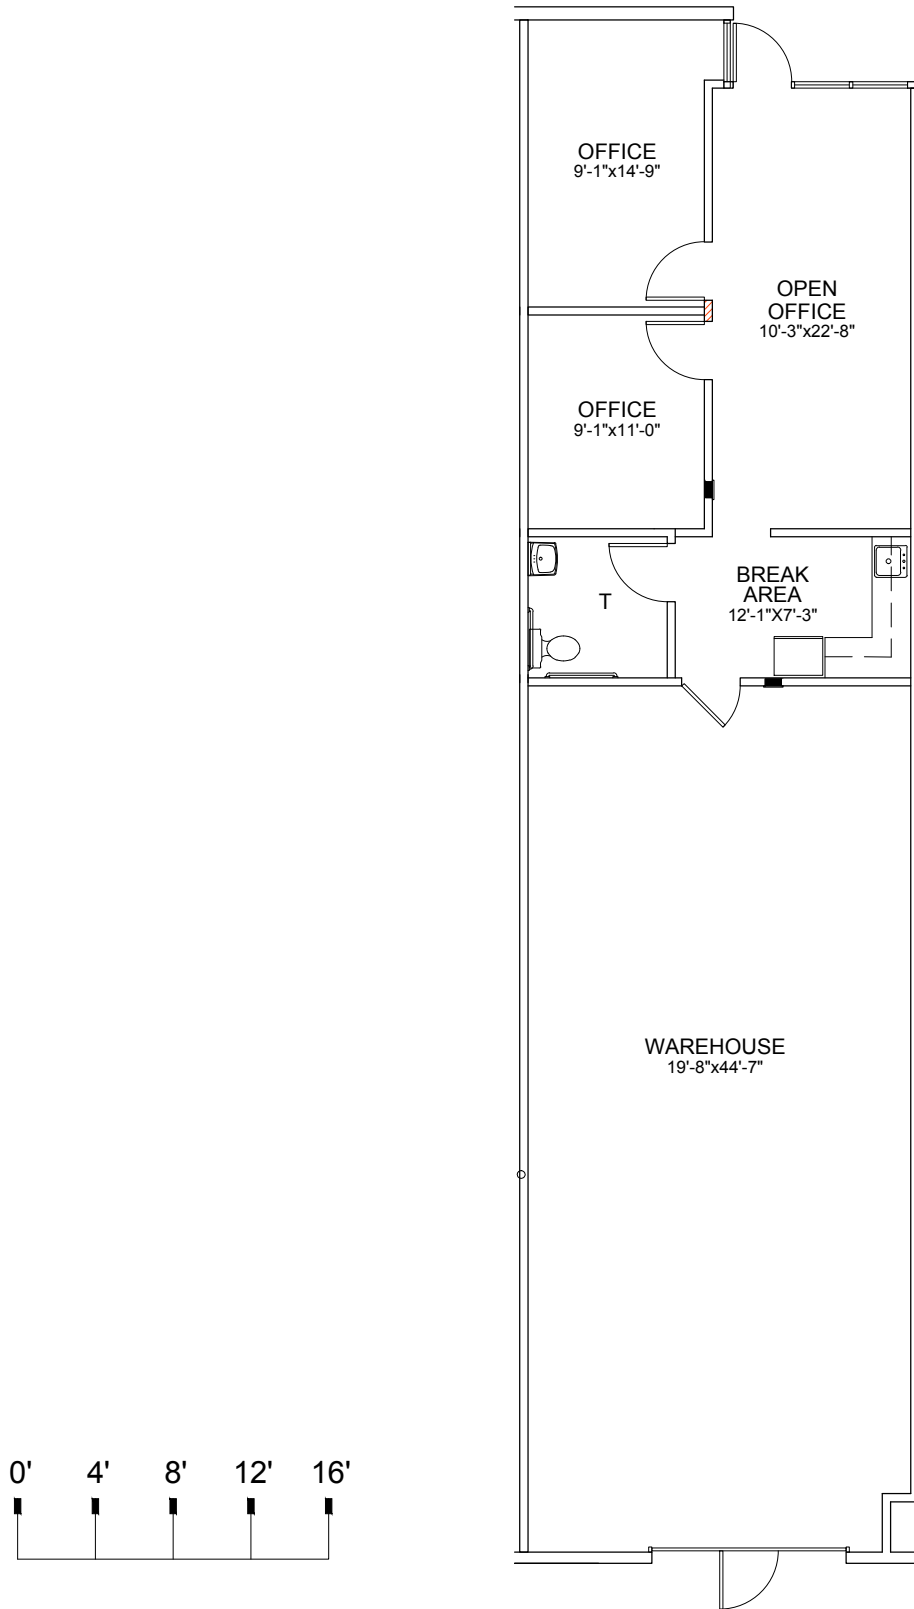

SUITE DATA:
APPROXIMATELY 1,619 RENTABLE SF

Black Canyon Business Park
2321 W. Royal Palm Road
Phoenix, AZ 85021

SUITE K
10/16/18