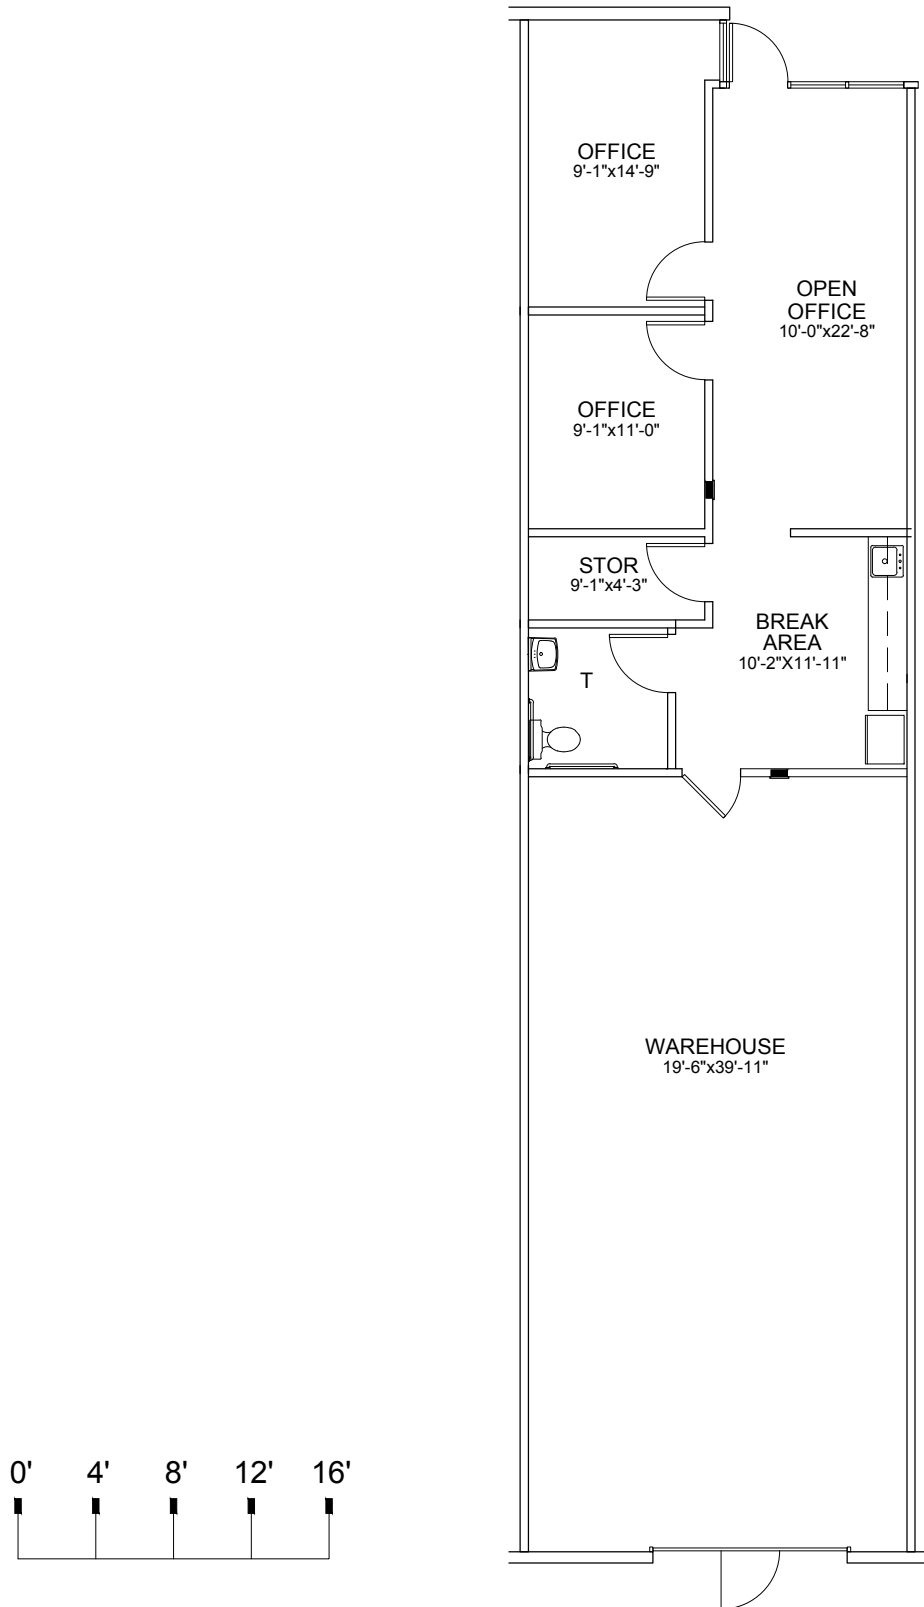

**SUITE DATA:**  
APPROXIMATELY 1,607 RENTABLE SF

**Black Canyon Business Park**  
2321 W. Royal Palm Road  
Phoenix, AZ 85021

**SUITE I**  
10/16/18