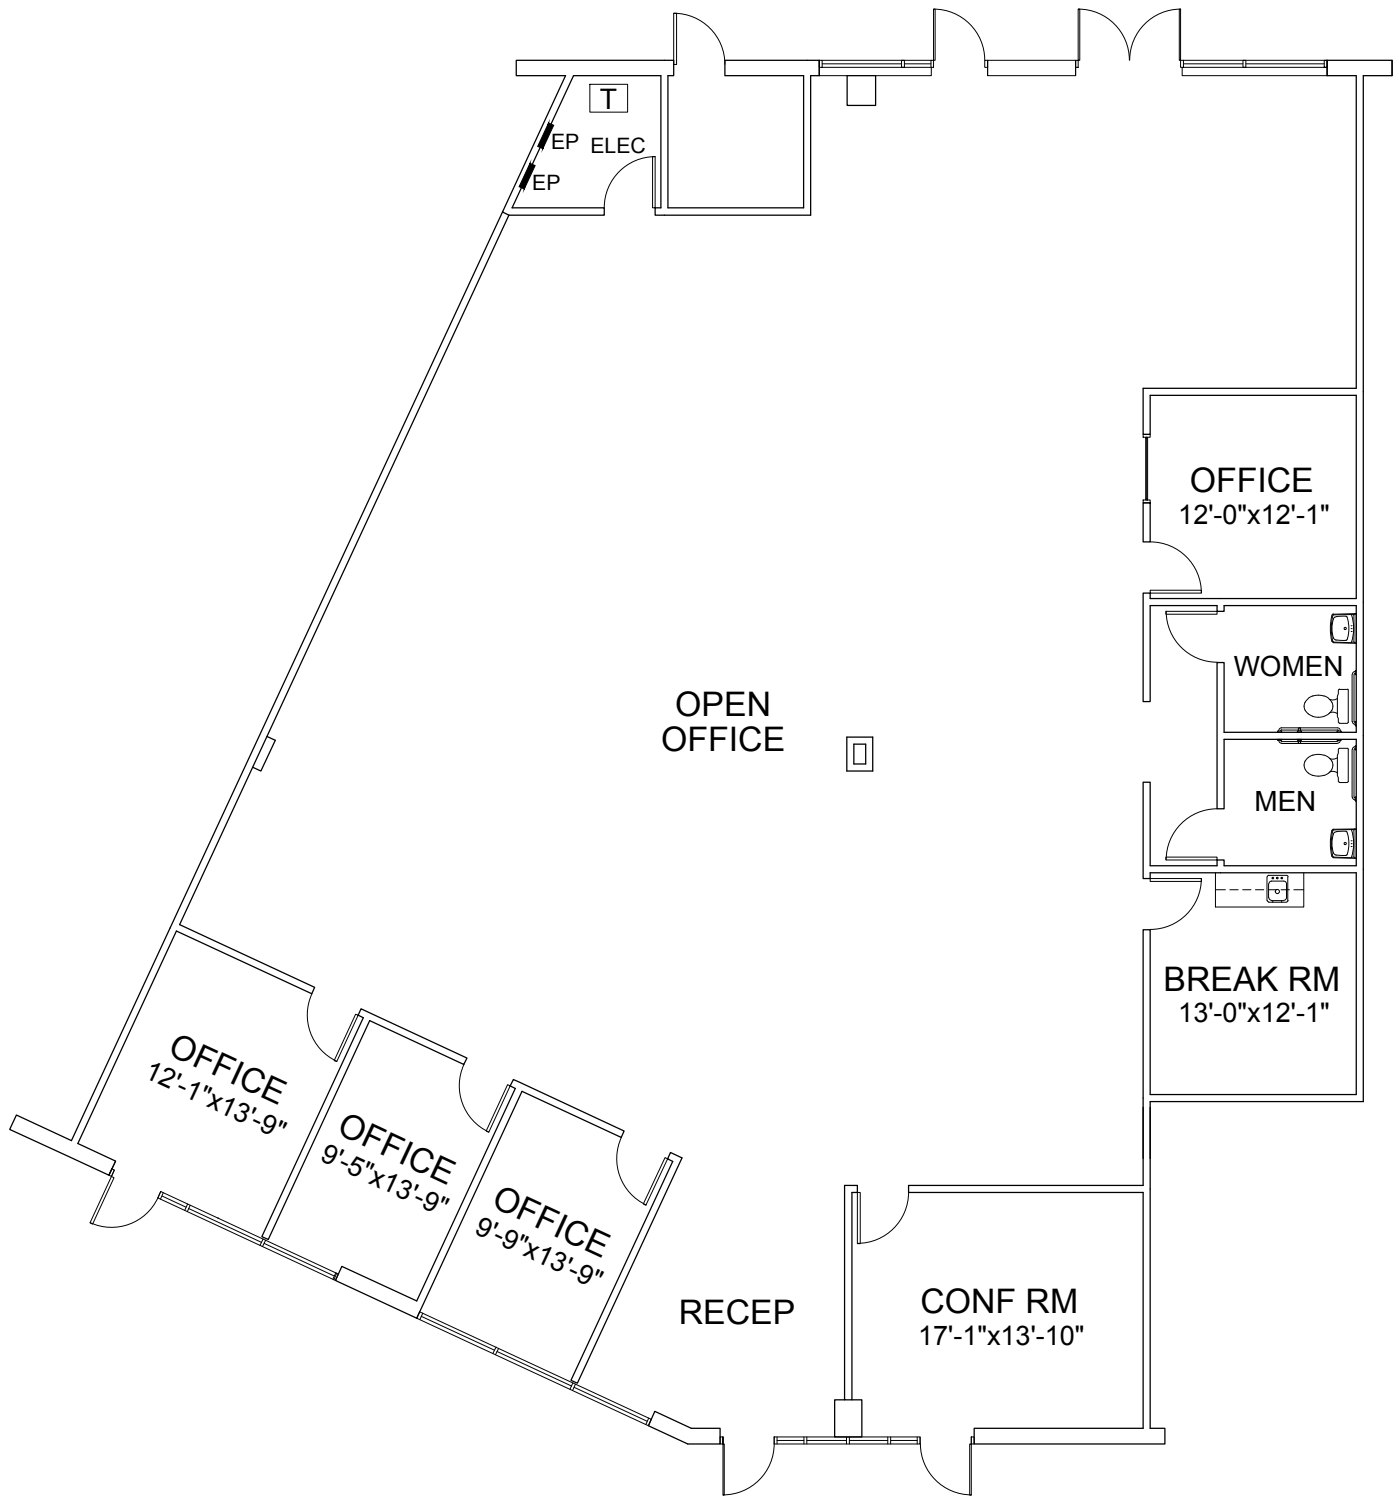

SUITE DATA:
APPROXIMATELY 4,610 RENTABLE SF

The Cotton Center
4050 E. Cotton Center Boulevard
Phoenix, AZ 85040

SUITE 15
11/30/17