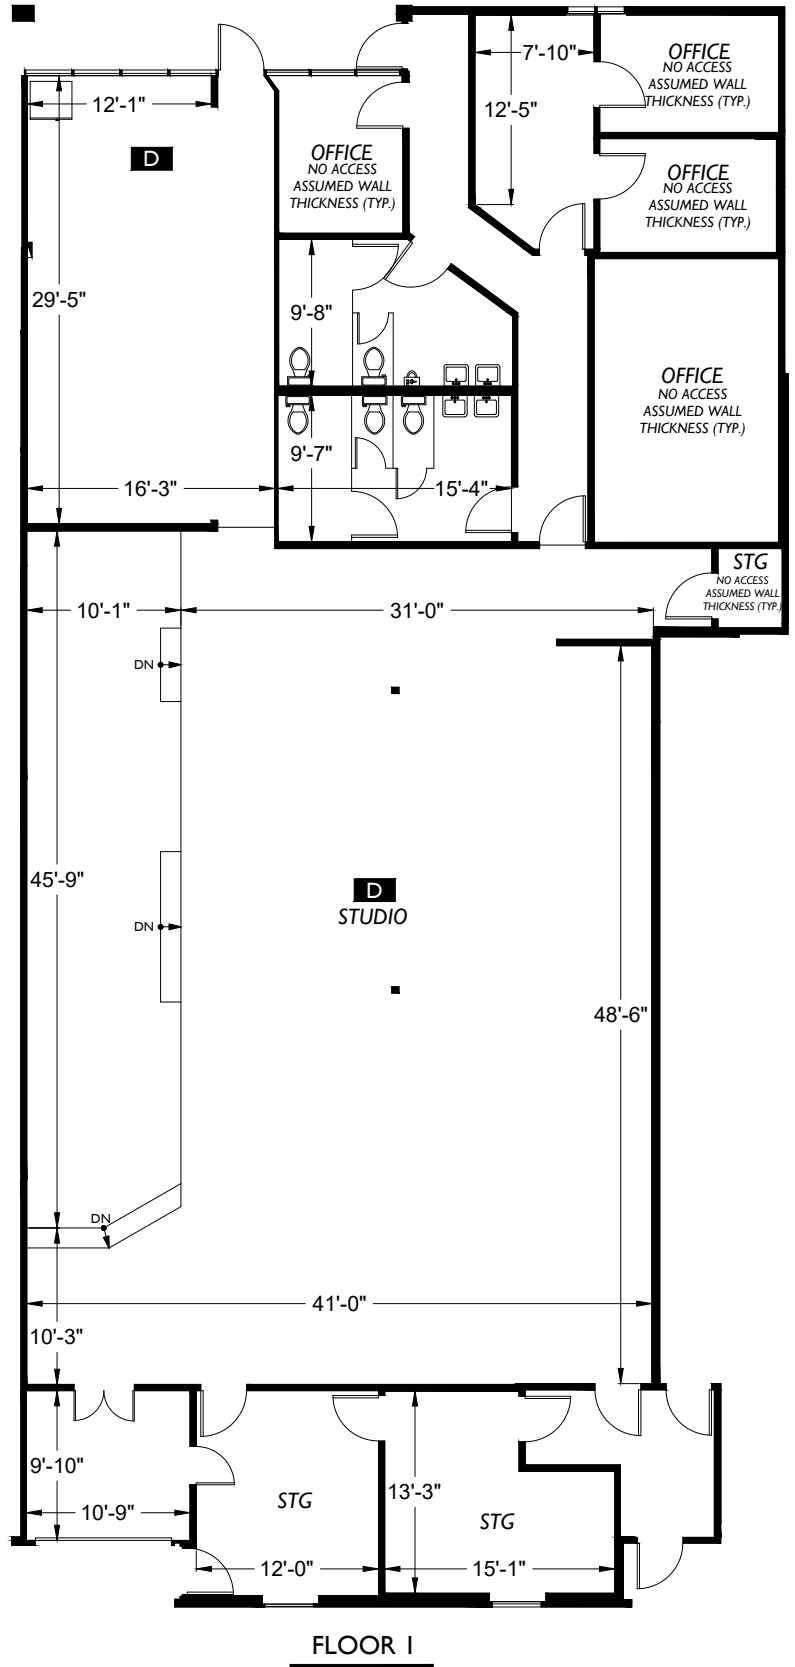

SUITE DATA:

OFFICE AREA	1,651.64 SF
STUDIO	2,926.21 SF
TOTAL SUITE AREA	4,577.85 SF

SITE PLAN KEY:

BUILDING KEY PLAN:

Expo Center
1767 - 1791 Tribute Road
Sacramento, CA 95818

BLDG. 1791
SUITE D

03/21/2018