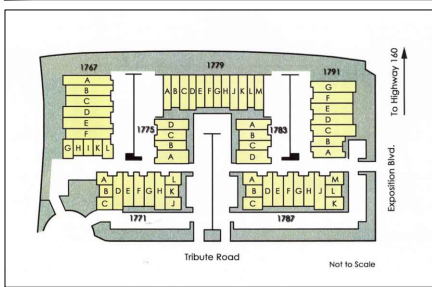

SUITE DATA:

OFFICE AREA	1,651.64 SF
STUDIO	2,926.21 SF
TOTAL SUITE AREA	4,577.85 SF

SITE PLAN KEY:

BUILDING KEY PLAN:

Expo Center
1767 - 1791 Tribute Road
Sacramento, CA 95818

BLDG. 1791
SUITE D

03/21/2018